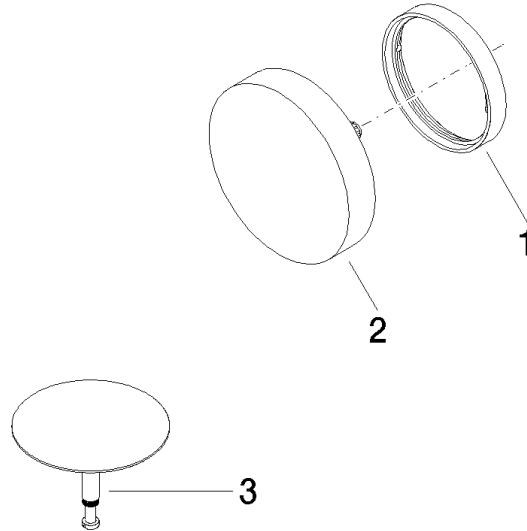

**Pop-up waste and overflow - Chrome**

IMO

36 243 970

- drain Ø 52mm
- Also suitable for king-size baths.**

Also suitable for king-size baths.

Fits: IMO, LULU, MADISON, MEM, TARA, CL.1, LISSÉ, VAIA, META, CYO

**Required miscellaneous**

- Pop-up waste and overflow -** 35 227 970 90
- bowden cable length 725 mm

36 243 970

mm [inches]

36 243 970

### Spare parts list

No.	Item Number	Name	Quantity used	Delivery time
1	09 11 01 123-00	cover	1	10
2	90 20 97 061 00-00	handle	1	10
3	04 31 20 031 48-00	plug	1	10