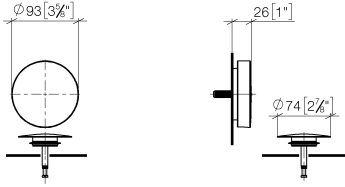

**Pop-up waste and overflow - Chrome**

IMO

36 243 970

- drain Ø 52mm
- Also suitable for king-size baths.**

Also suitable for king-size baths.

Fits: IMO, LULU, MADISON, MEM, TARA, CL.1, LISSÉ, VAIA, META, CYO

**Required miscellaneous**

- Pop-up waste and overflow -** 35 227 970 90
- bowden cable length 725 mm

36 243 970

mm [inches]

36 243 970